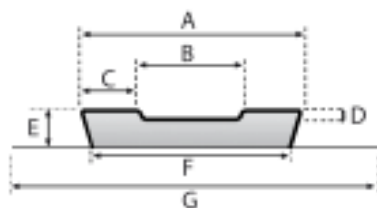

# Kerback RAD150 T

- Radius backing, 150mm, one piece covers 45°
- Perfect for manholes etc.
- Each unit consists of 6 smaller backing pieces mounted onto one piece of alutape

## Measurements

Length pr piece: 21mm

Data	Kerback RAD150 T
A	24 mm
B	13 mm
C	6 mm
D	1,5 mm
E	7 mm
F	-
G	120 mm