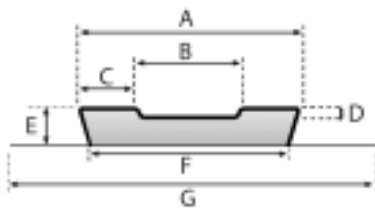

Kerback RAD200 T

- Radius backing, 200mm, one piece covers 45°
- Perfect for manholes etc.
- Each unit consists of 6 smaller backing pieces mounted onto one piece of alutape

Design

Measurements

Length pr piece: 26mm

Data	Kerback RAD200 T
A	24 mm
B	14 mm
C	5 mm
D	1,0 mm
E	7 mm
F	-
G	120 mm

Comments

Reference code: 20051

Packing details

Pieces pr carton: 45 pcs
Gross weight pr carton: 3,1 kg

Updated 16.03.2011