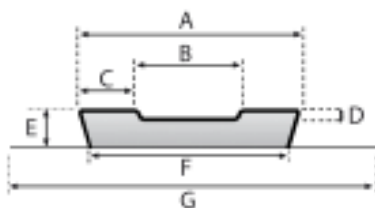

Kerback RAD300 T

- Radius backing, 300mm, one piece covers 30°
- Perfect for manholes etc.
- Each unit consists of 3 smaller backing pieces mounted onto one piece of alutape

Design

Measurements

Length pr piece: 39mm

Data	Kerback RAD300 T
A	24 mm
B	14 mm
C	5 mm
D	1,0 mm
E	7 mm
F	-
G	120 mm

Comments

Reference code: 20052

Packing details

Pieces pr carton: 45 pcs
Gross weight pr carton: 3,1 kg

Updated 16.03.2011